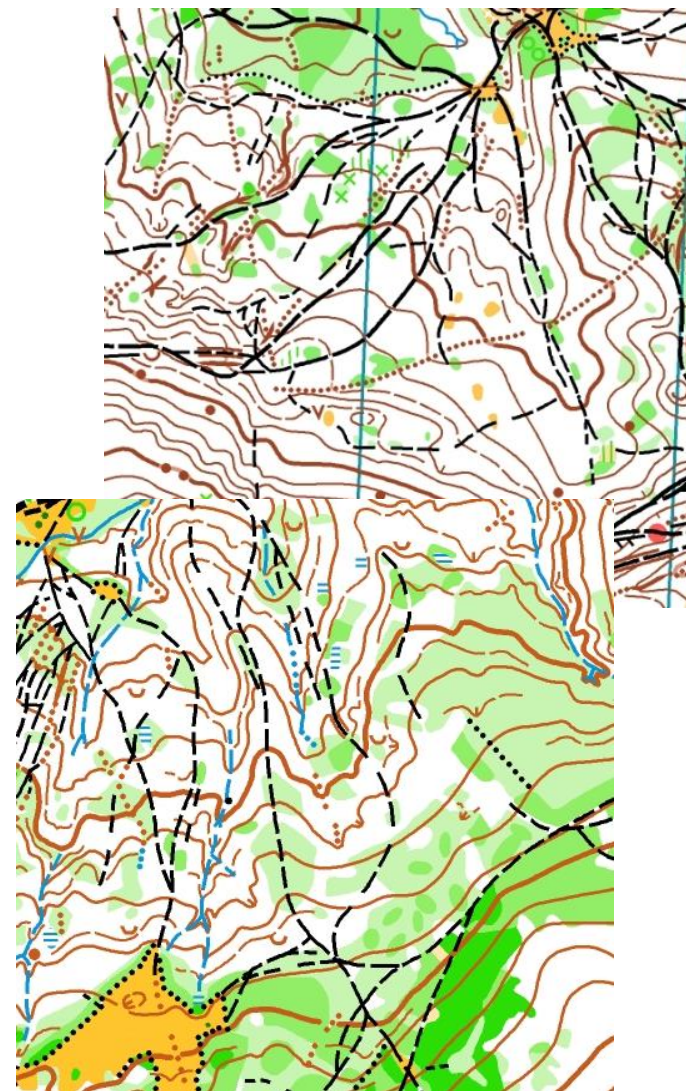

Participation on runners' own responsibility !

PRIMĂRIA ȘI CONSILIUL LOCAL
CLUJ-NAPOCA

www.transilva.ro

www.orientering.ro

www.fro.ro