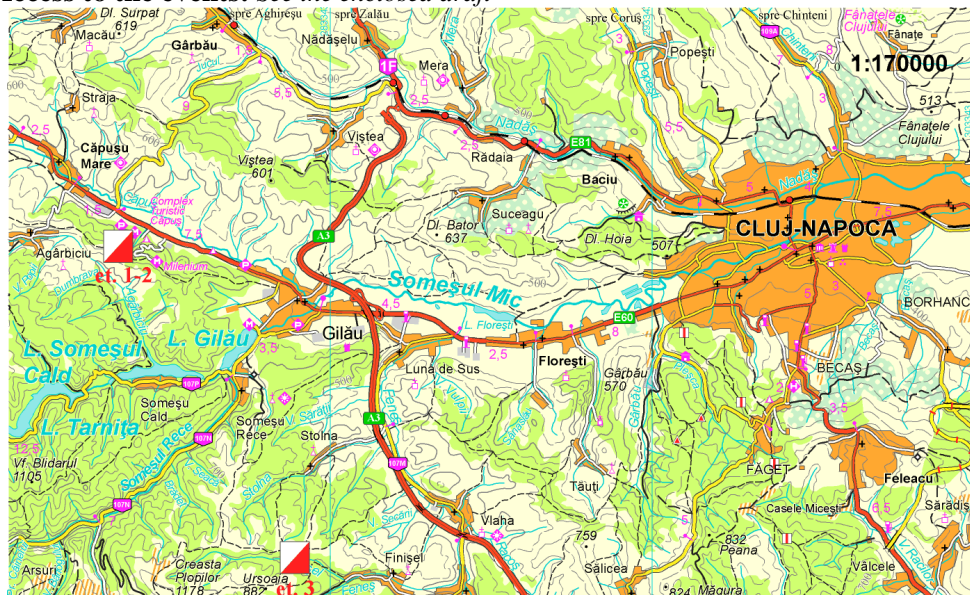

Entry fee payment:

- Bank transfer in Euro, **before 13th of July 2021**, to **Club Sportiv Transilva, Cluj-Napoca, str. Observatorului 15/12**
  SWIFT: OTPVROBU, IBAN: RO53 OTPV 2010 0087 5253 EU01 – OTP Bank Romania S.A.
- The entry fee is payable in cash (**16th-18th of July 2021**)

Accommodation and Local transportation: on runners own responsibility !

Warning! – On 14-18 July 2021 takes place near Cluj-Napoca **Electric Castle** music festival with thousands of participants.

Additional **informations** on website www.transilva.ro , e-mail: transilva@gmi.ro

Access to the events: See the enclosed draft

Participation on runners' own responsibility !

PRIMĂRIA ȘI CONSILIUL LOCAL
CLUJ-NAPOCA

www.transilva.ro

www.orientering.ro

www.fro.ro