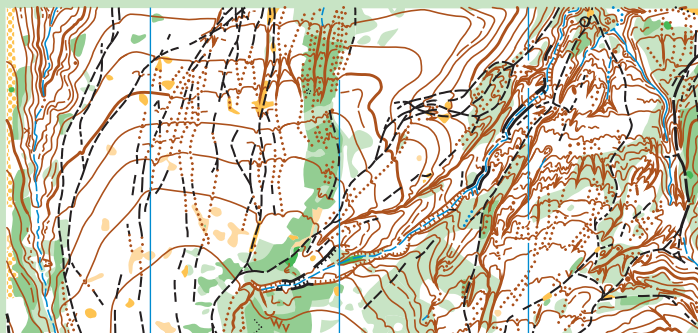

Transylvania Open 2016

Romania, 21 - 24 July

Event Centre and Sprint race at Gilau Castle's park
Centrul de concurs și etapa de Sprint în parcul Castelului Gilău
Versenyközpont és Rövidtávú pálya a Gyalui vár parkjában
Wettkampfbüro und Sprintwettkampf im Schlossgarten Gilau

Event programme:

21. July : Sprint , Transylvania Open race 1.
22. July : Compass Cup - Middle Distance, Transylvania Open race 2.
23. July : Long distance, Transylvania Open race 3.
24. July : Middle Distance, Transylvania Open race 4.

Categories:

MW 12 - 65, M70, M75, M80,
Open beginners, Open -Technical, Open - Technical Short
Marked routes for children up to MW 10

Organizer: The organizing team of EYOC 2015

www.transilva.ro