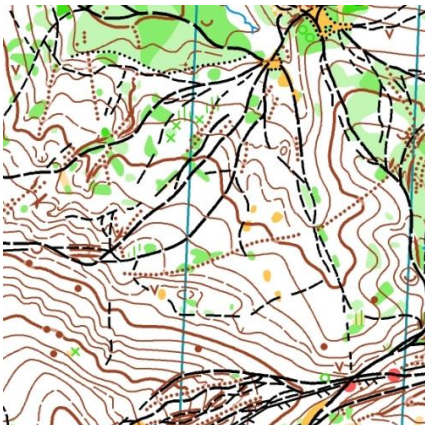

TRANSYLVANIA OPEN

in Gilau and Finişel,

on 22th-24th of July 2022

Event programme:

- 22th of July: - **Middle Distance, Transylvania Open** – race1,
- 23th of July: - **Long Distance, Transylvania Open** – race2,
- 24th of July: - **Middle Distance, Transylvania Open** – race3.

Classes:

- MW12, 14, 16, 18, 20, 21E, 35, 40, 45, 50, 55, 60, 65,70;
- M75, M80+
- MWOPT (Technical Open),
- MWOpen (Open beginner),
- MW10 (marked routes).

Deadline for [online entries](#): **11th of July 2022**