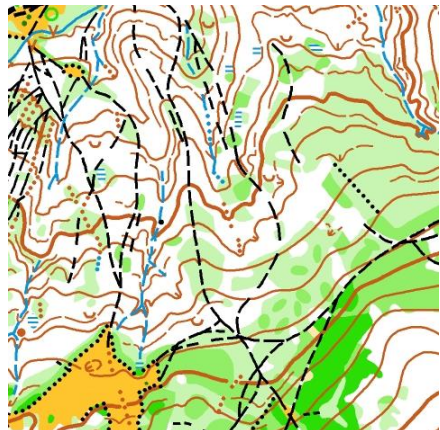

TRANSYLVANIA OPEN

in Gilau and Finişel,

on 22th-24th of July 2022

Event programme:

- 22th of July: - **Middle Distance, Transylvania Open** – race1,
- 23th of July: - **Long Distance, Transylvania Open** – race2,
- 24th of July: - **Middle Distance, Transylvania Open** – race3.

Classes:

- MW12, 14, 16, 18, 20, 21E, 35, 40, 45, 50, 55, 60, 65,70;
- M75, M80+
- MWOPT (Technical Open),
- MWOpen (Open beginner),
- MW10 (marked routes).

Deadline for [online entries](#): **11th of July 2022**