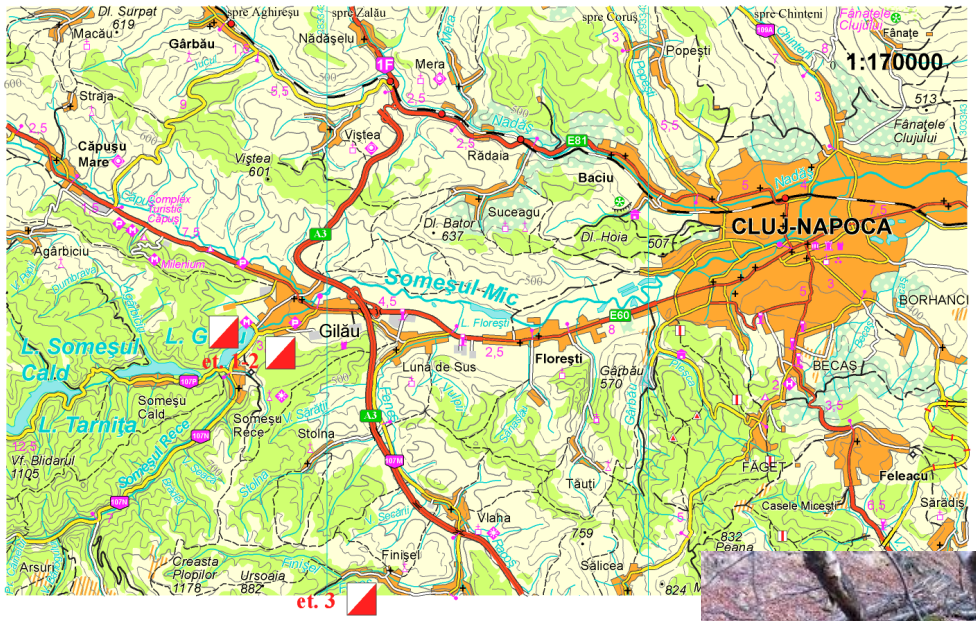

TRANSYLVANIA OPEN

in Gilau and Finişel,

on 22th-24th of July 2022

Event programme:

- 22th of July: - **Middle Distance, Transylvania Open** – race1,
- 23th of July: - **Long Distance, Transylvania Open** – race2,
- 24th of July: - **Middle Distance, Transylvania Open** – race3.

Classes:

- MW12, 14, 16, 18, 20, 21E, 35, 40, 45, 50, 55, 60, 65,70;
- M75, M80+
- MWOPT (Technical Open),
- MWOpen (Open beginner),
- MW10 (marked routes).

Deadline for [online entries](#): **11th of July 2022**